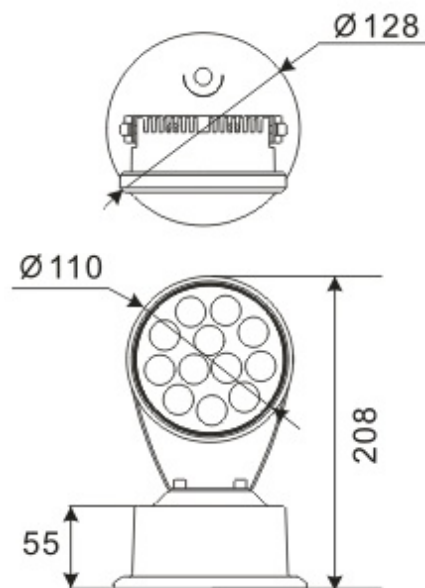

LED Wall Wash Lighting – LR-WW0107

Model No.	LR-WW0107
LED Type	CREE XP
LED Q'TY.	12
Beam Angle	30°
Minimum luminous flux(lm)	1080
Voltage	120-240V
LED Watt	12W
Environmental Temperature	- 20°C-60°C
Environmental Humidity	0%-95%
Safety Class	I
Safety Type	IP65
Material	Aluminium
Driver	Included